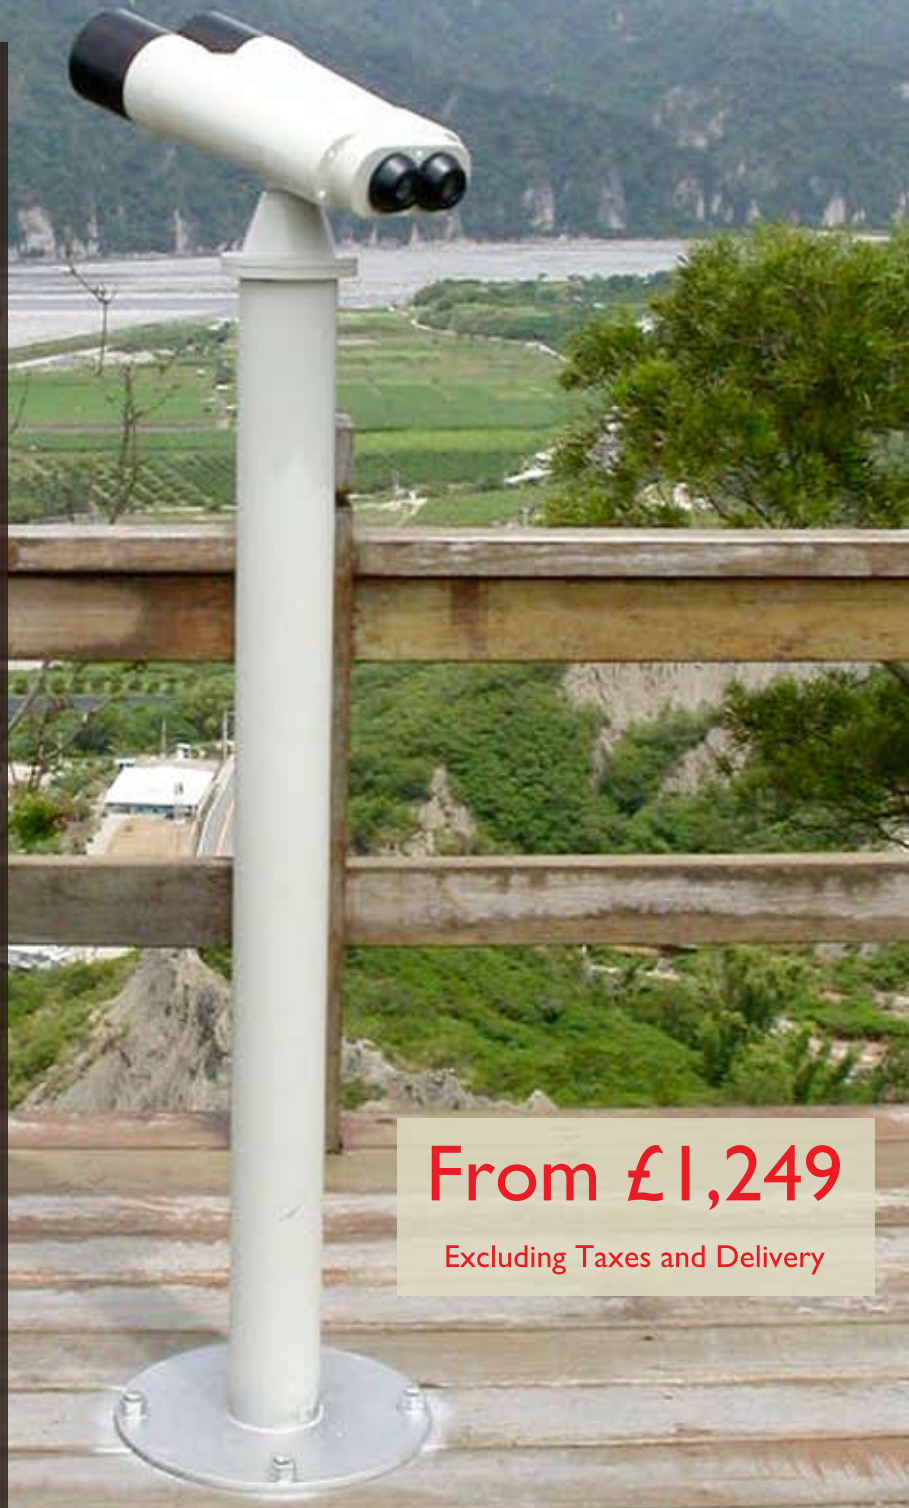

HDC DigiFox DFN I

Non Coin Operated Binoculars

- Optical design lenses with multi layers of coating
- Filled with nitrogen gas for fog-free and dust resistance
- Protective glass
- 5 choices of magnification 10x . 15x . 20x . 25x . 30x
- Focusing free and easy to view for any distances
- Objective dia 80mm
- High twilight factor for night time viewing
- Binocular, wide-angle viewing
- Weatherproof
- Suitable for indooroutdoor
- Can be turned in 360 horizontally and +30, -45 vertically
- High grade cast-aluminum body
- Three layers of coating
- Base options
- Easy installation
- 3-year warranty

From £1,249

Excluding Taxes and Delivery

DFCI+DF40I Stand board

Heritage Destination Consulting Ltd

Poppy House, Mundesley Rd, Paston, Norfolk, NR28 9AD United Kingdom

Tel: (+44) 0871 218 0817

Email: hd.consulting@btinternet.com

Web: www.heritagedestination.com