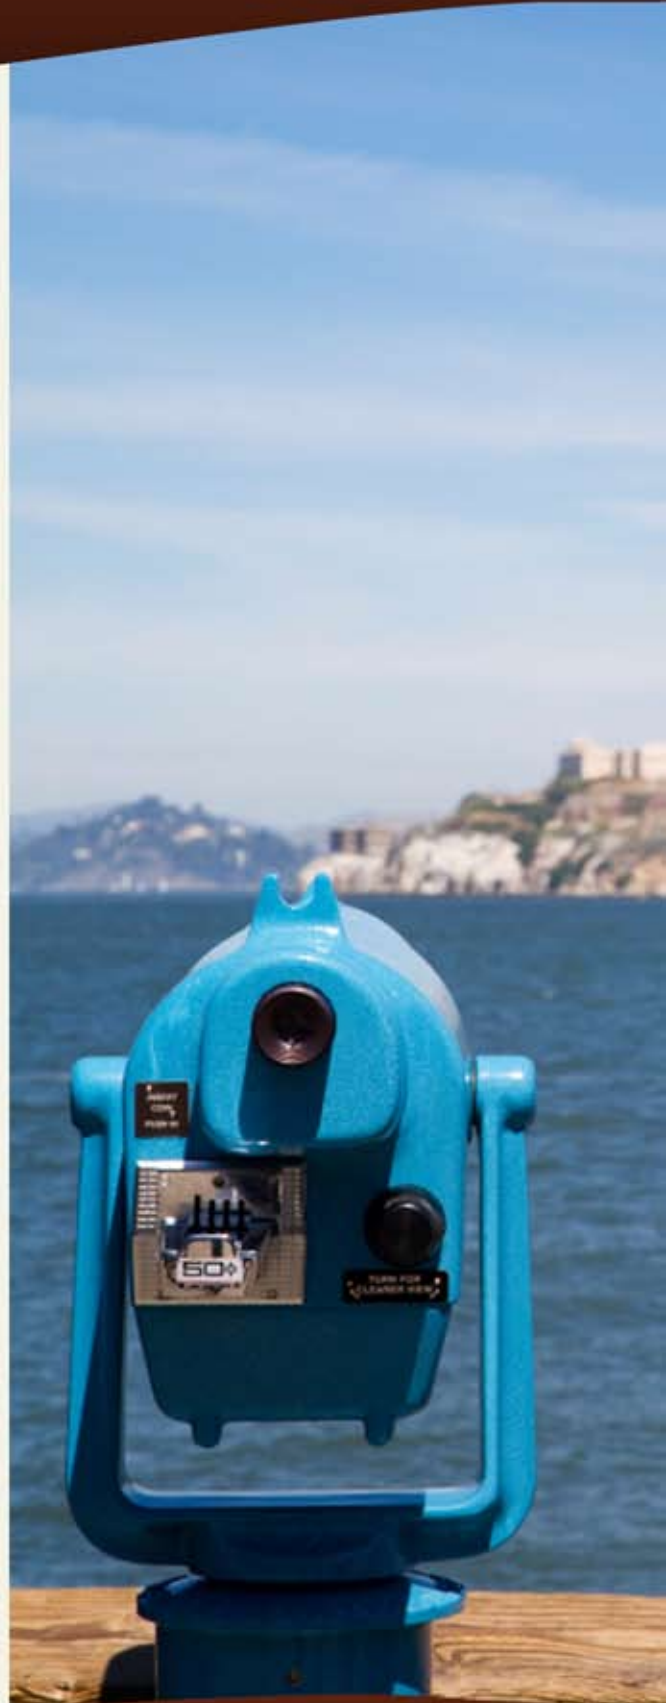

Quality Commitment

Our Commitment to Quality

The range of HDC viewing telescopes and binoculars are designed to spend years outdoors subjected to adverse weather and public abuse.

The precision of our machined viewer heads is on par with aircraft standards. Our scopes are manufactured from high quality aluminum alloys which are then sealed against corrosion. The internal components are made of high-grade materials such as brass and stainless steel. The optics are precision ground lenses with prisms that are hard coated and protected by tamper-proof optically flat surfaces. All our scopes come with a 3-year limited warranty, however with minimum maintenance, our viewers are built to last indefinitely.

We offer full, half and wheelchair accessible bases. To meet special installation requirements or to maintain architectural harmony, we offer free standing units with full weighted bases and custom mounting. Installation is simple and does not require any special tools. The viewer head arrives in a carton ready to attach to the base by means of a lock and key. The base arrives ready to bolt to the surface. Once installed the viewer is ready for operation.

Whether you select a scope from our SeeCoast or DigiFox range, you can be assured that you have selected the finest optics available.

Heritage Destination Consulting Ltd

Poppy House, Mundesley Rd, Paston, Norfolk, NR28 9AD United Kingdom

Tel: (+44) 0871 218 0817

Email: hd.consulting@btinternet.com

Web: www.heritagedestination.com